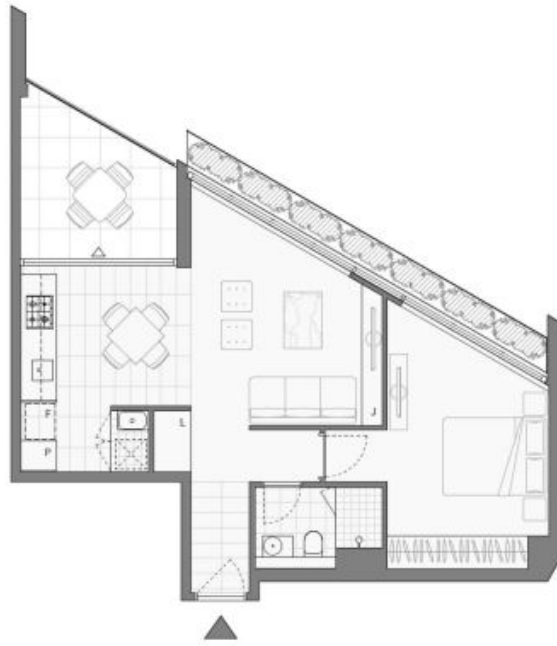

Zetland, NSW
401/16 Zetland Avenue

1 **1**
BED BATH

North-East 1-Bedroom Apartment in Mirvac's Brand New "Portman on the Park"

Welcome to Portman on the Park by Mirvac

Nestled within one of Sydney's burgeoning residential enclaves, 'Portman on the Park' exudes sophistication and exclusivity. Embraced by newly completed Drying Green parkland, alongside the prestigious Green Square Train Station, Library, and the opulent Gunyama Aquatic and Recreation Centre, this residence epitomizes refined urban living. Indulge in the epitome of convenience with a myriad of upscale amenities at your fingertips, including esteemed schools, bespoke dining destinations, charming cafes, and verdant parklands-all mere moments from your doorstep.

DEPOSIT TAKEN | LEASED OFF MARKET

Contact: Kevin Tam
02 8588 8888
0481 735 222

Type: Apartment

Date Available: 12/07/2024

<https://www.resbymirvac.com>

Please note that this floor plan is a guide only
The information contained herein is not guaranteed.
Dimensions are approximate.
Prospective renters must rely on their own enquiries.