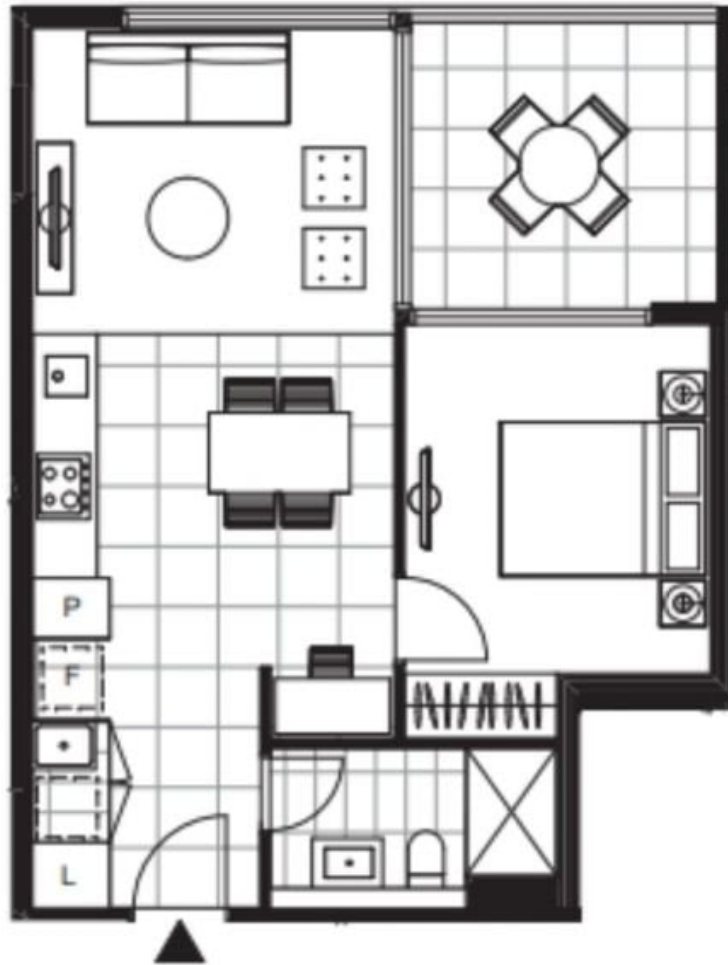

**Apartment Features:**

- Functional living and dining area, with access to balcony/ideal for entertaining

**\$500 per week**

**View:** Tue, 2 Jul 2024 @4:20 pm - 4:40 pm

**Contact:** Aleiasha Clark  
03 9645 1199  
0491 174 507

**Type:** Apartment

**Date Available:** 18/07/2024

**<https://www.resbymirvac.com>**

1 1 1

**LEVEL 1**

**105/65 Stables Circuit**

**DONCASTER**

Plans shown are only indicative of layout. Dimensions are approximate.